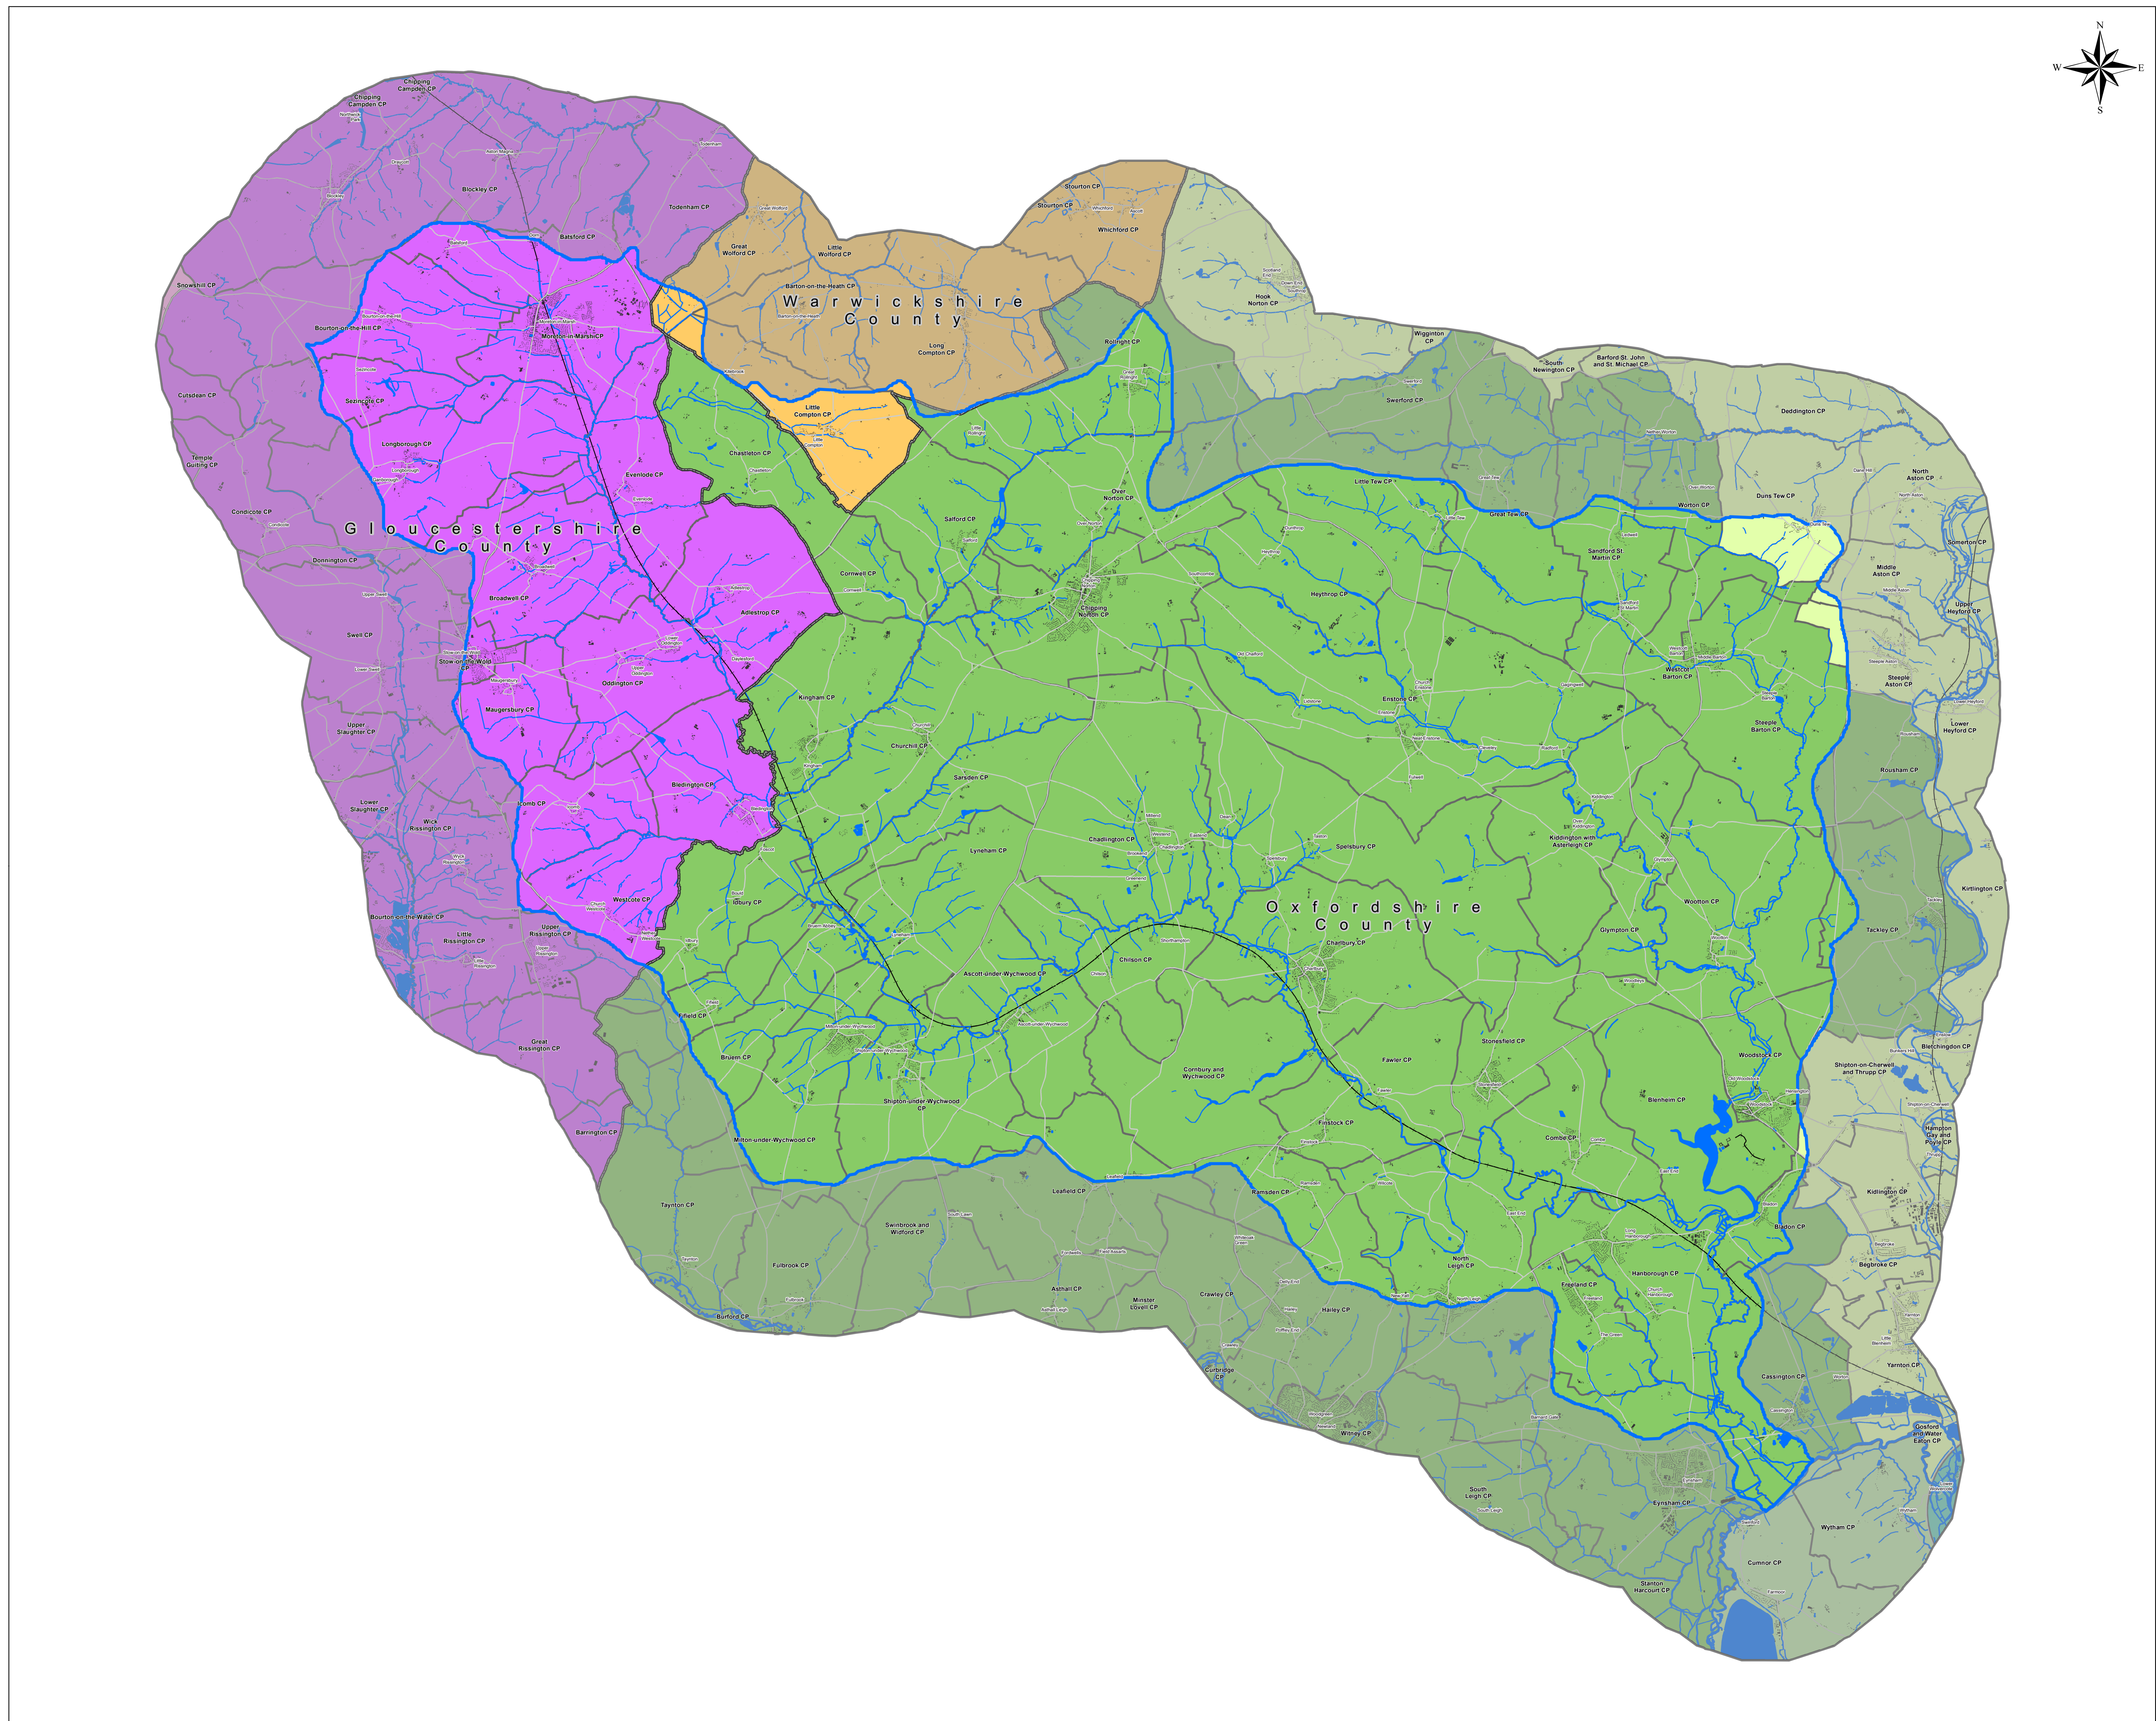

Evenlode Catchment

Administrative boundaries

Key

- Evenlode Catchment Boundary
- Rivers and Watercourses
- Railway
- Roads
- Buildings
- County Regions
- Parish Boundaries
- Local Authority Districts**
- Gloucestershire**
- Cotswold District
- Tewkesbury District (B)
- Oxfordshire**
- West Oxfordshire District
- Cherwell District
- Oxford District (B)
- Vale of White Horse District
- Warwickshire**
- Stratford-on-Avon District

ECP Website https://www.wildoxfordshire.org.uk/biodiversity/river-catchments/evenlode-catchment/		
Date of production: 02/03/2022	Version: 1.0	Drawn by: K Thompson
Data Sources Environment Agency Ordnance Survey		